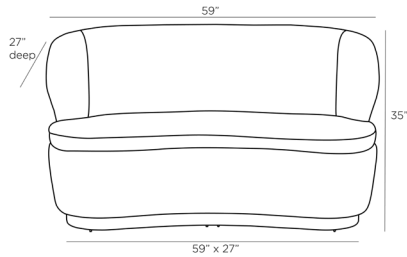

ARTERIOS

PASADENA SETTEE CLOUD BOUCLE DARK WALNUT

8176

H: 35 IN, W: 59 IN, D: 27 IN

Cloud Boucle

Contract Recommendations: Adding a lacquer coating provides additional pro-

The curvaceous Pasadena settee takes its influence from Hollywood Regency design, but gets a modern refresh with winged lines, cloud boucle upholstery, and a dark walnut plinth—a perfect union of past and present. The angular loveseat's small-scale and low profile make it a striking choice for both lounging and dining.

APPEARANCE

Material	Boucle, Wood
Finish	Cloud, Dark Walnut
Top Coat/Sealant	false

DIMENSIONS

Foot Print	W: 59 IN, D: 27 IN
Seat Back Height	17.5 IN
Seat	W: 59 IN, D: 19 IN
Seat Height	19 IN
Seat	W: 59 IN, D: 19 IN
Yardage To Reupholster	5.5

SHIPPING

Shipping Requirements	TruckShip
Product Weight	66.5 LBS
Gross Weight 1	139.65 LBS
Shipping Box 1	H: 35 IN, L: 59 IN, W: 27 IN

ADDITIONAL INFO

Leg Or Foot Application	Glides
Fabric Compliancy	NFPA-260, TB117-2013
Fabric Cleaning Code	S - DRY CLEAN ONLY
Fabric Content	20% ACRYLIC, 10% POLYESTER, 15% COTTON, 50% VISCOSE, 5% LINEN
Fabric Rub Count	25,000
Foam Compliancy	TB117-2013, NFPA-260